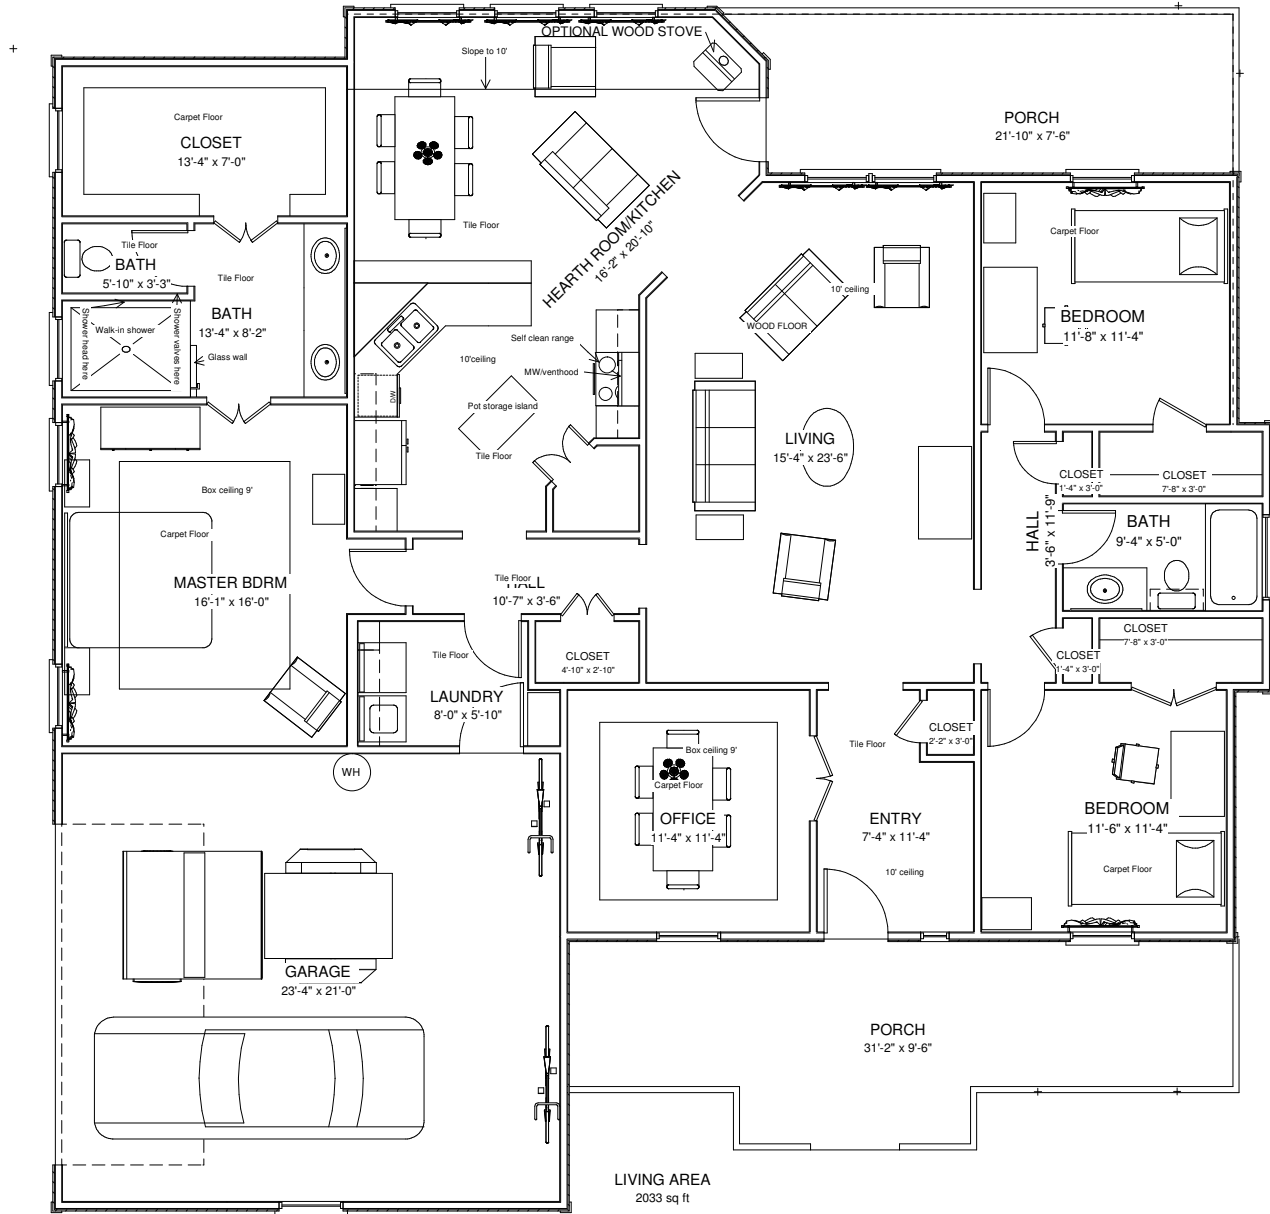

R Godfrey Homes

© Copyright

Drawings displayed are not to scale.

MORNING GLORY

If you would like to build any of our plans outside of our service area, we will be glad to sell them to you. Please call 817 988 0149 for pricing.