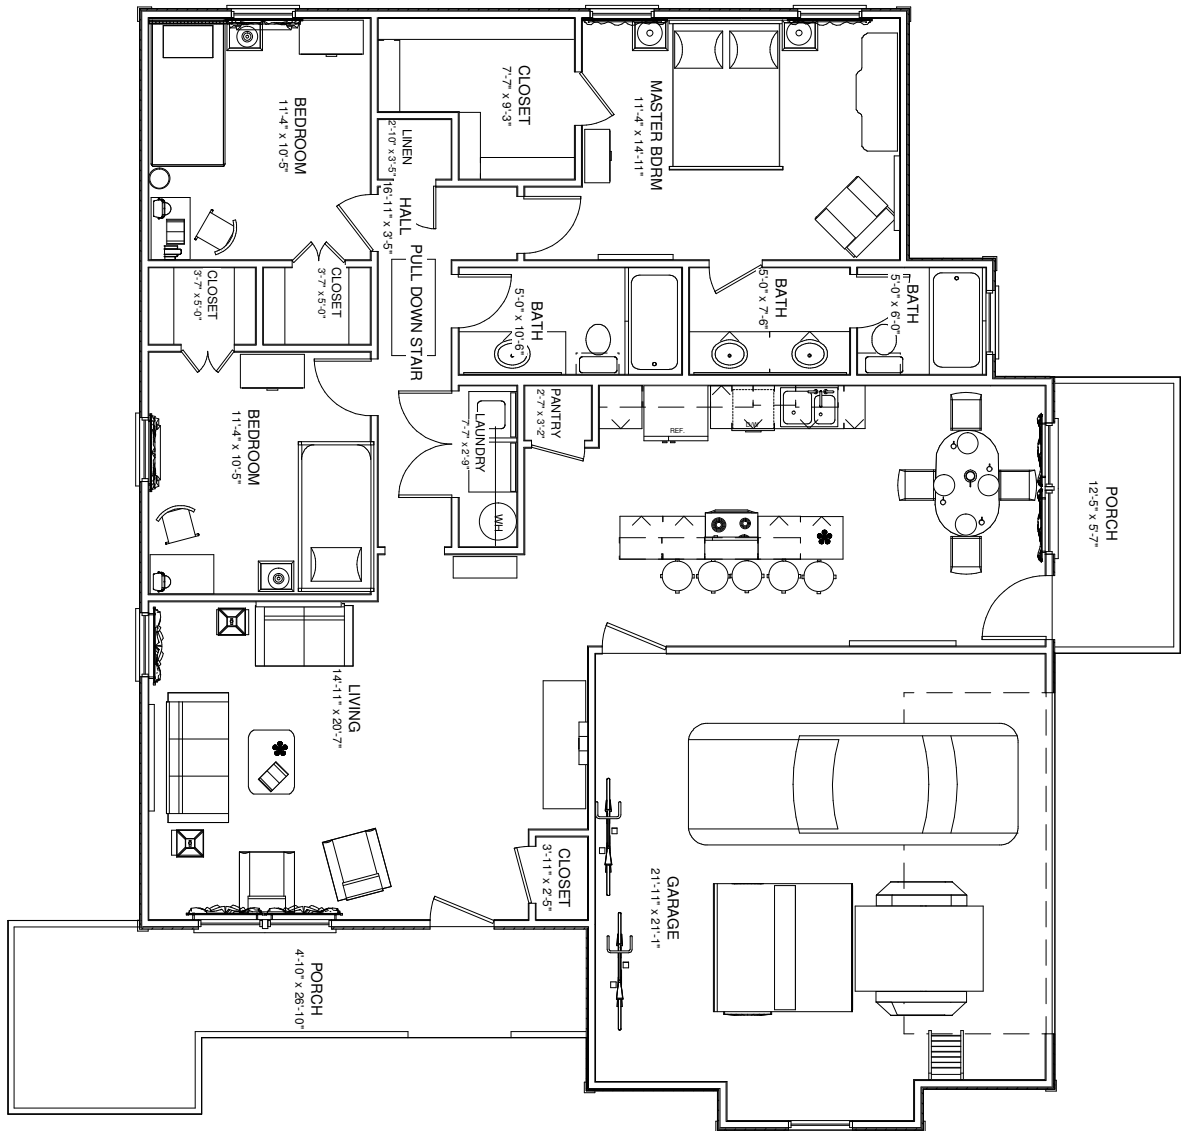

R Godfrey Homes

© Copyright

Drawings displayed are not to scale.

BLUEBONNET

If you would like to build any of our plans outside of our service area, we will be glad to sell them to you. Please call 817 988 0149 for pricing.